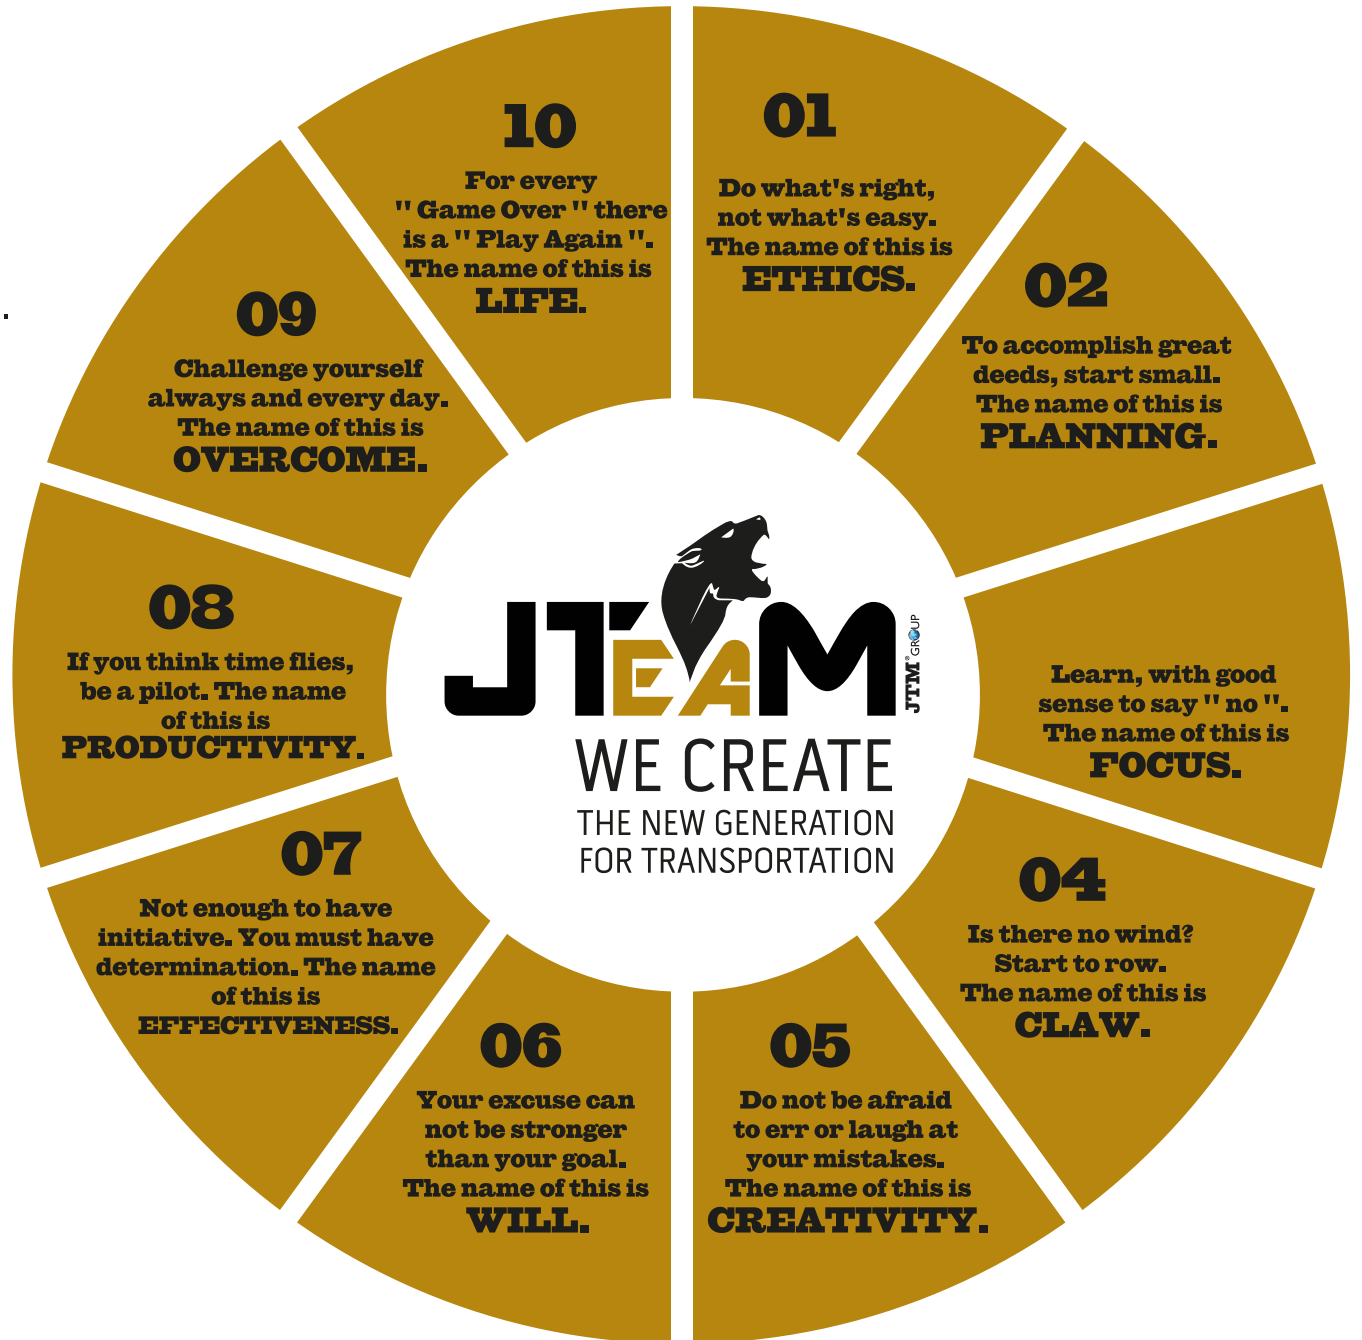

**The cat's indomitable vibration helps identify what needs to die
inside of us - so rebirth can take a leap into life ...**

OUR

MOTTO...

WE CREATE THE NEW GENERATION FOR TRANSPORTATION

THE SECRET

We are a team where **PEOPLE VALUE** is above all else.

WE CREATE HAPPY TEAMS!

OUR

HISTORY...

THE HISTORY...

Of a people ... of a **NATION....**
Thus do the brave with praise in the heart.

So we also make history,
live history and leave history
in this area that moves the world,
adds value to life and
realizes dreams.

WE ARE:

THE BEST IN CLASS

OUR

TEAM...

JTM | CORPORATE | Engº Carlos Magalhães

JTM | CORPORATE | João Val

JTM | Victor Montero

JTM | Michael Thybo